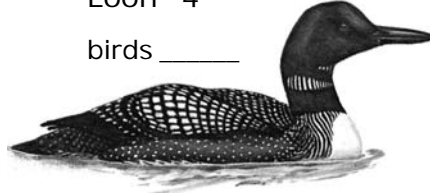

Sandhill crane  
birds \_\_\_\_\_

# AMBCC Subsistence Migratory Bird Household Harvest Survey Interior Alaska Harvest Report FALL - September 1 to October 31

Village: \_\_\_\_\_ Household ID: \_\_\_\_\_ Harvest Year: \_\_\_\_\_ Date: \_\_\_\_\_

Loon "1"

birds \_\_\_\_\_

Loon "4"

birds \_\_\_\_\_

Loon "5"

birds \_\_\_\_\_

Loon "2"

birds \_\_\_\_\_