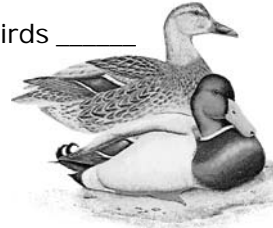

## Interior Alaska Harvest Report - FALL

Interior Alaska and Upper Copper River

Did the household harvest birds from **September 1 to October 31**? YES  NO

Village: \_\_\_\_\_ Household ID: \_\_\_\_\_ Harvest Year: \_\_\_\_\_ Date: \_\_\_\_\_

American wigeon  
birds \_\_\_\_\_

Teal  
birds \_\_\_\_\_

Mallard  
birds \_\_\_\_\_

Northern pintail  
birds \_\_\_\_\_

Northern shoveler  
birds \_\_\_\_\_

Black scoter  
birds \_\_\_\_\_

Surf scoter  
birds \_\_\_\_\_