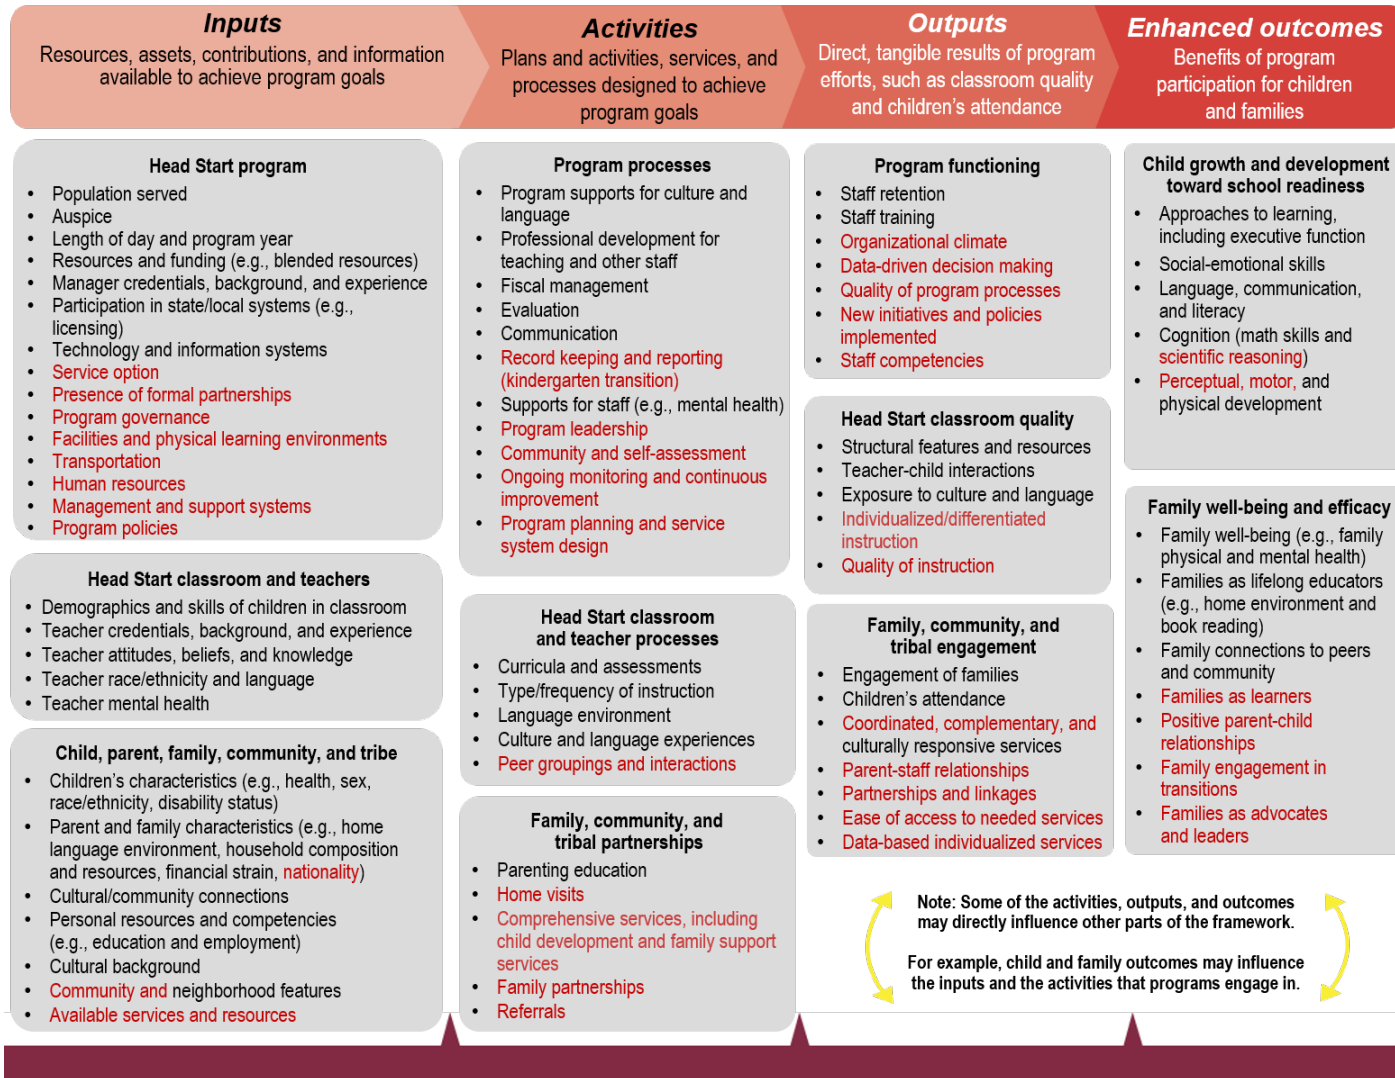

APPENDIX U
LOGIC MODELS

This page has been left blank for double-sided copying.

FACES 2019 LOGIC MODEL

This page has been left blank for double-sided copying.

Exhibit U.1. FACES 2019 Logic Model

Note: The logic model depicts Head Start more generally, beyond what the FACES studies can measure. Black font indicates constructs that are measured in FACES 2019. Blue font indicates constructs that are not measured.

This page has been left blank for double-sided copying.

AIAN FACES 2019 LOGIC MODEL

This page has been left blank for double-sided copying.

Exhibit U.2. AIAN FACES 2019 Logic Model

Note: The logic model depicts Head Start more generally, beyond what the AIAN FACES studies can measure. Items shown in black font indicates constructs that are measured in AIAN FACES 2019; items shown in red font indicates constructs not measured.