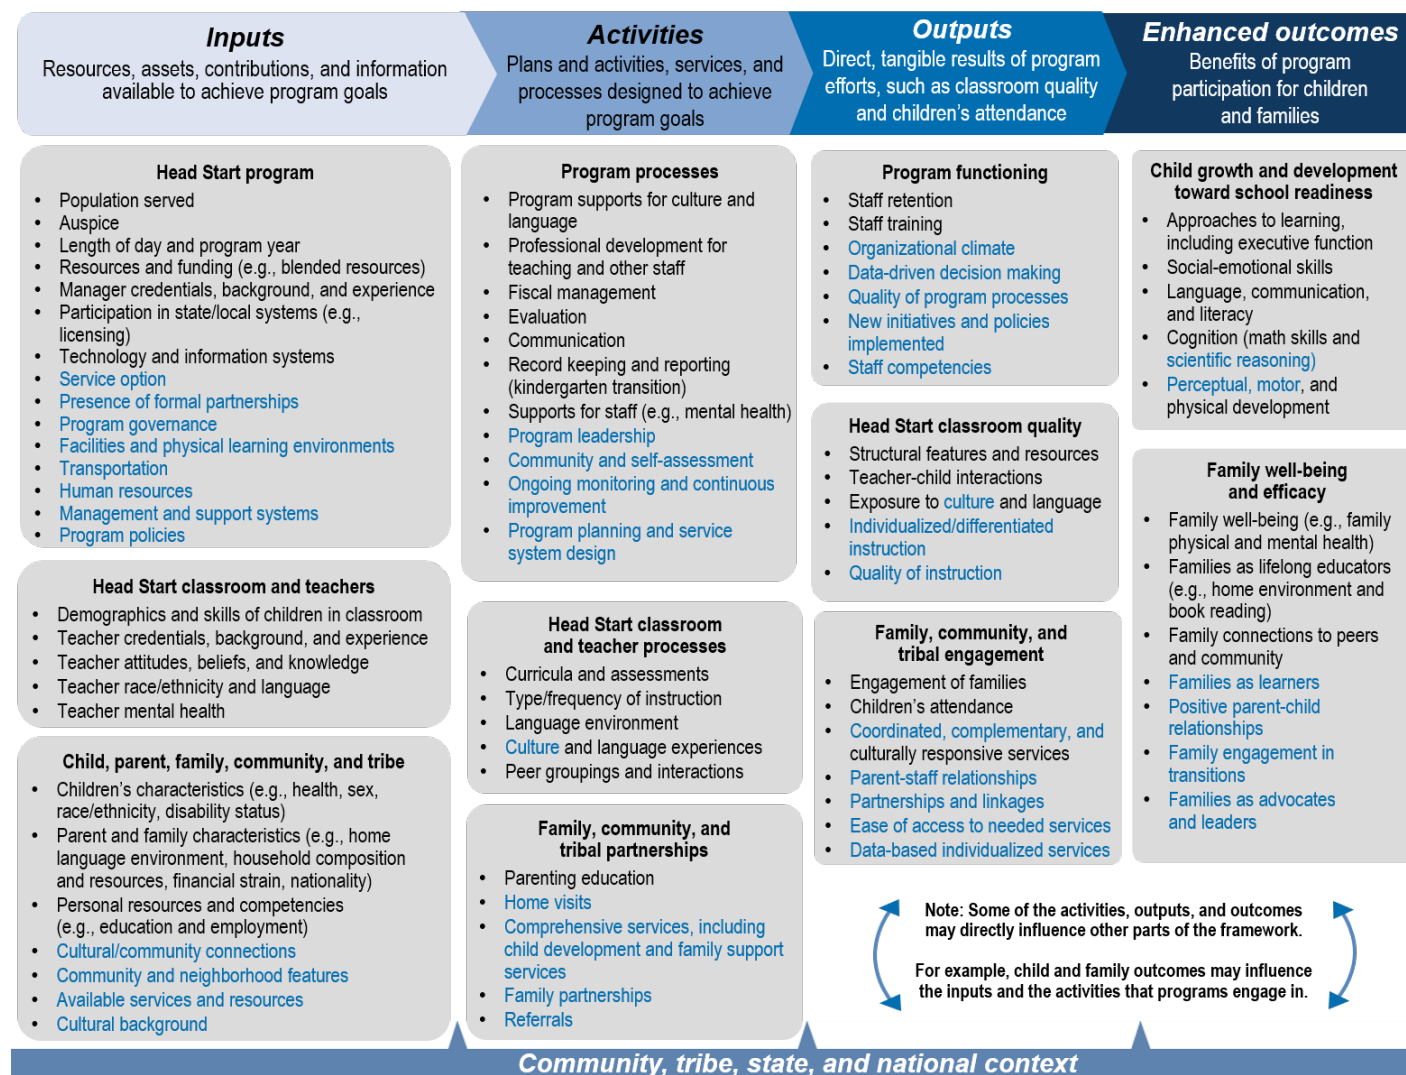

APPENDIX U
LOGIC MODELS

This page has been left blank for double-sided copying.

FACES 2019 LOGIC MODEL

This page has been left blank for double-sided copying.

Exhibit U.1. FACES 2019 Logic Model

Note: The logic model depicts Head Start more generally, beyond what the FACES studies can measure. Black font indicates constructs that are measured in FACES 2019. Blue font indicates constructs that are not measured.

This page has been left blank for double-sided copying.

AIAN FACES 2019 LOGIC MODEL

This page has been left blank for double-sided copying.

Exhibit U.2. AIAN FACES 2019 Logic Model

Note: The logic model depicts Head Start more generally, beyond what the AIAN FACES studies can measure. Items shown in black font indicates constructs that are measured in AIAN FACES 2019; items shown in red font indicates constructs not measured.