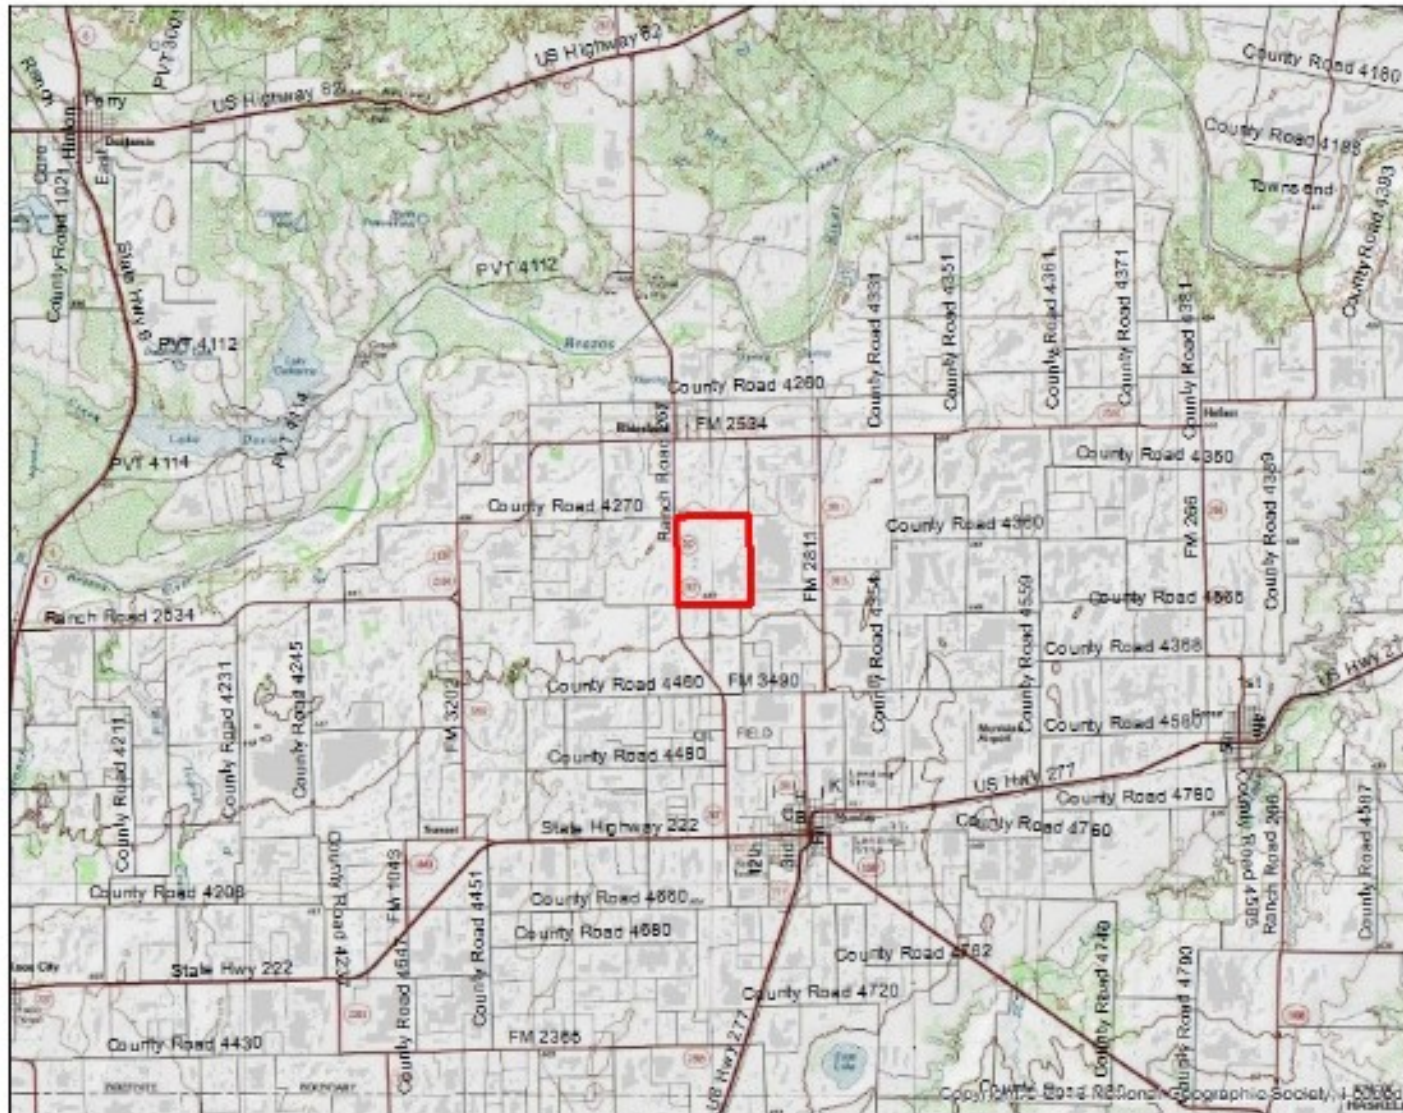

Knox, TX

100023

Segment center:
33° 30' 7" N
99° 38' 45" W

Geospatial Science and Survey Section, Washington, D.C.

Raster map data - copyright
SureMAPS RASTERHTI 1995 Vector Graphics
streets and streetnames - copyright 2008
TeleAtlas NA
All rights reserved.