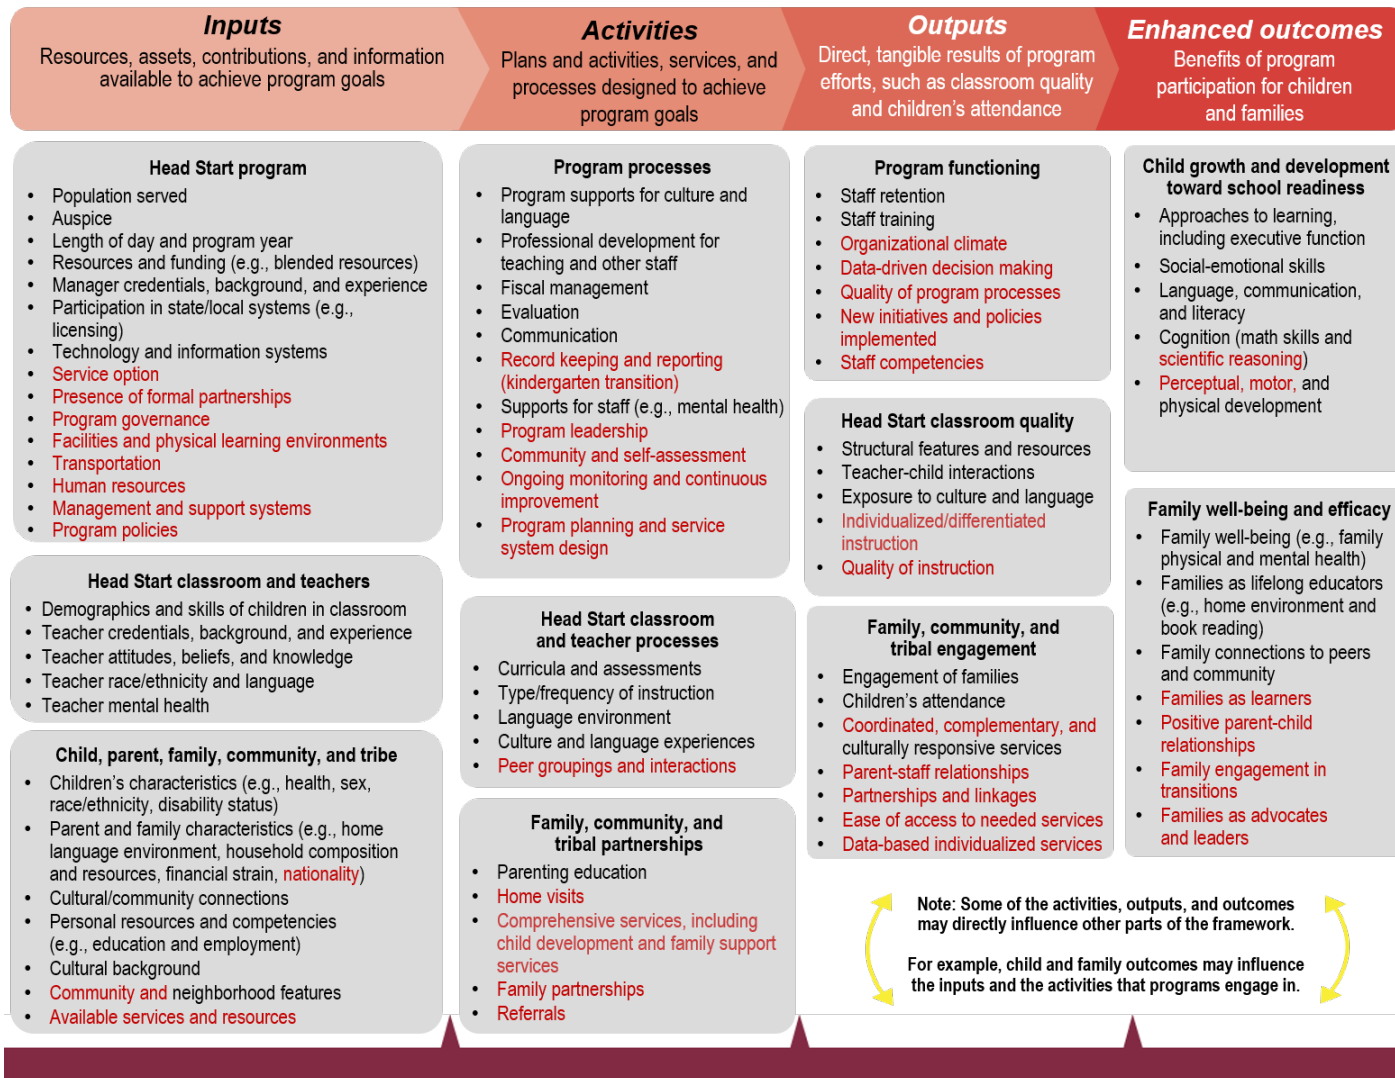

APPENDIX U
LOGIC MODELS

This page has been left blank for double-sided copying.

FACES 2019 LOGIC MODEL

This page has been left blank for double-sided copying.

Exhibit U.1. FACES 2019 Logic Model

Note: The logic model depicts Head Start more generally, beyond what the FACES studies can measure. Black font indicates constructs that are measured in FACES 2019. Blue font indicates constructs that are not measured.

This page has been left blank for double-sided copying.

AIAN FACES 2019 LOGIC MODEL

This page has been left blank for double-sided copying.

Exhibit U.2. AIAN FACES 2019 Logic Model

Note: The logic model depicts Head Start more generally, beyond what the AIAN FACES studies can measure. Items shown in black font indicates constructs that are measured in AIAN FACES 2019; items shown in red font indicates constructs not measured.