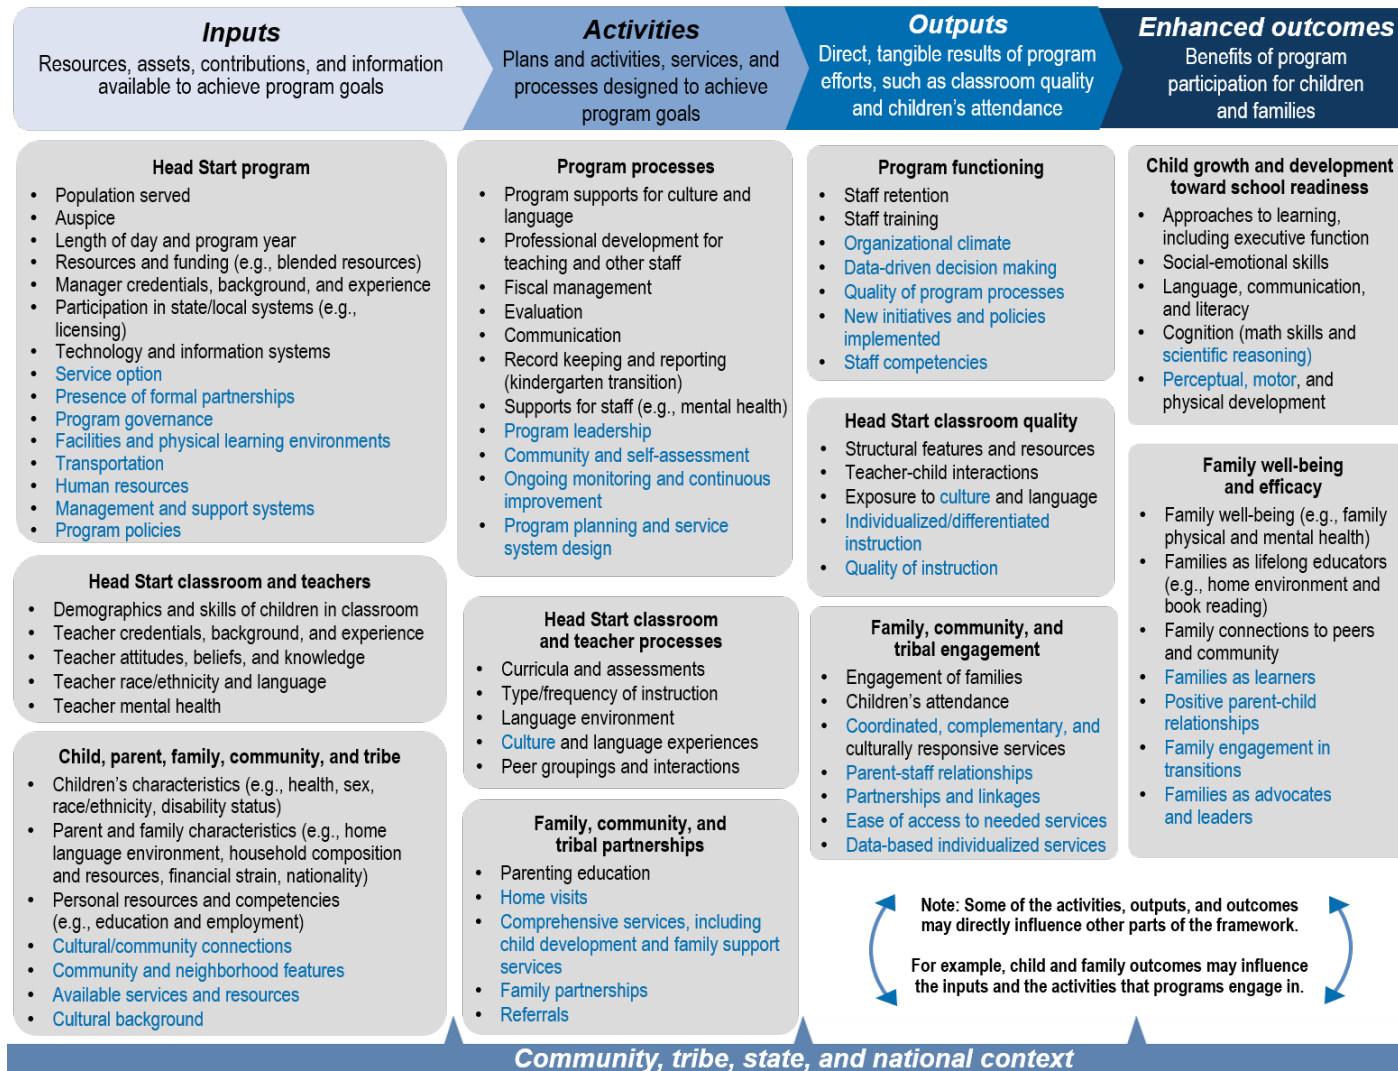

APPENDIX U
LOGIC MODELS

This page has been left blank for double-sided copying.

FACES 2019 LOGIC MODEL

This page has been left blank for double-sided copying.

Exhibit U.1. FACES 2019 Logic Model

Note: The logic model depicts Head Start more generally, beyond what the FACES studies can measure. Black font indicates constructs that are measured in FACES 2019. Blue font indicates constructs that are not measured.

This page has been left blank for double-sided copying.

AIAN FACES 2019 LOGIC MODEL

This page has been left blank for double-sided copying.

Exhibit U.2. AIAN FACES 2019 Logic Model

Note: The logic model depicts Head Start more generally, beyond what the AIAN FACES studies can measure. Items shown in black font indicates constructs that are measured in AIAN FACES 2019; items shown in red font indicates constructs not measured.