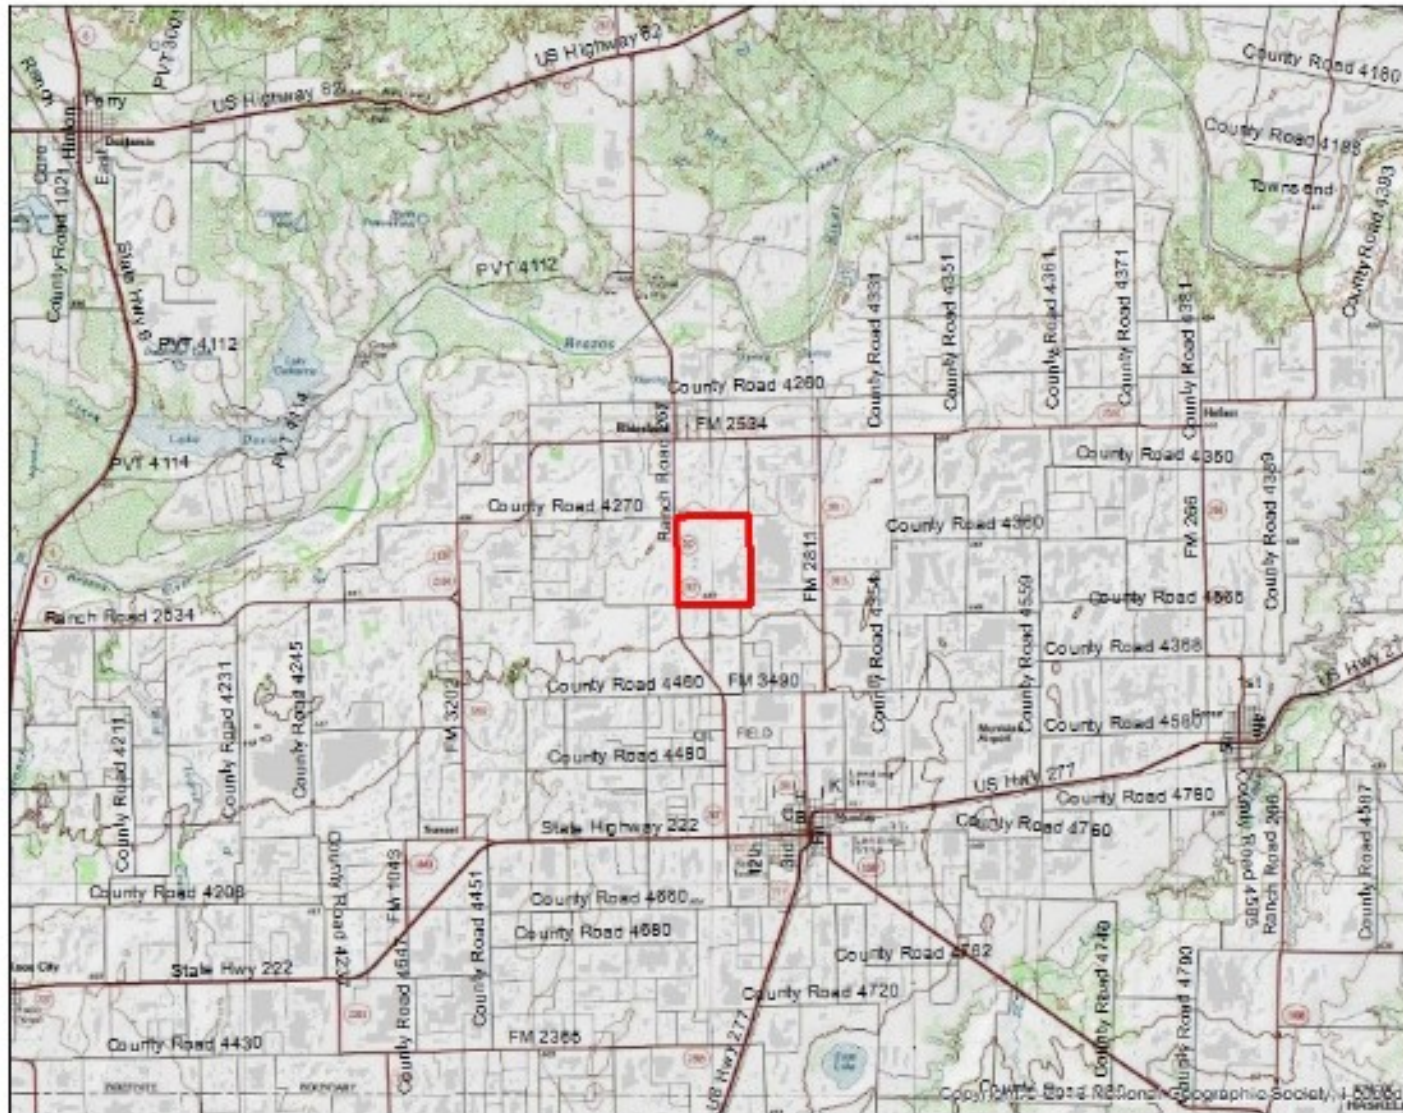

Knox, TX

100023

Segment center:
33° 30' 7" N
99° 38' 45" W

Geospatial Science and Survey Section, Washington, D.C.

Raster map data - copyright
Sure!MAPS RASTERHTI 1995 Vector Graphics
streets and streetnames - copyright 2008
TeleAtlas NA
All rights reserved.