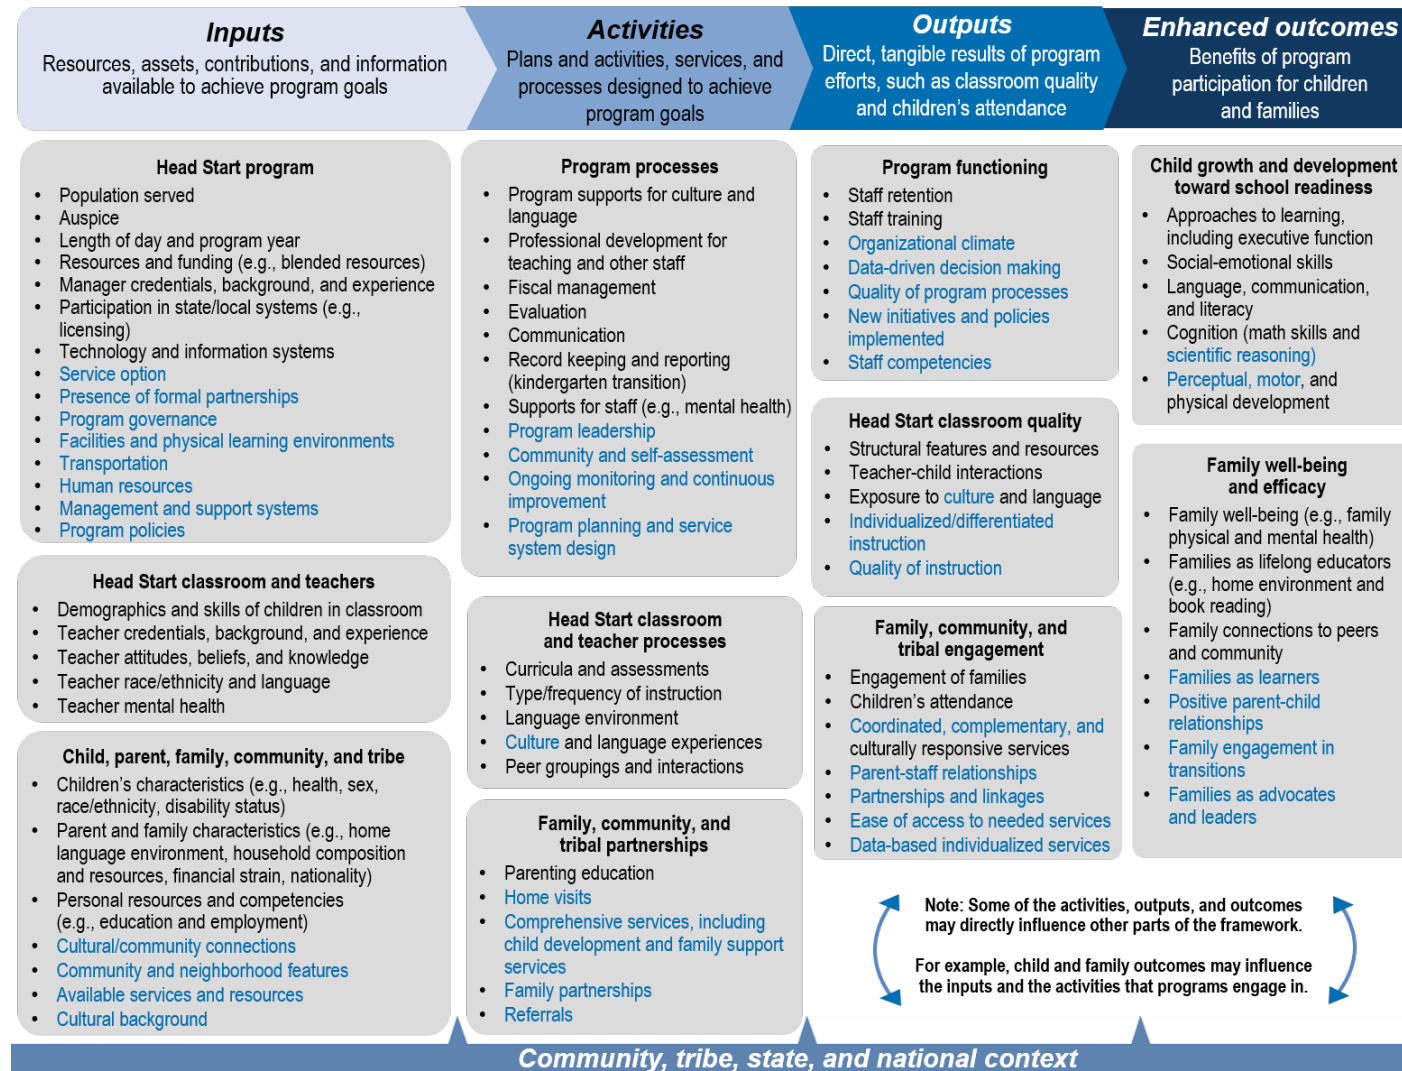

APPENDIX U
LOGIC MODELS

This page has been left blank for double-sided copying.

FACES 2019 LOGIC MODEL

This page has been left blank for double-sided copying.

Exhibit U.1. FACES 2019 Logic Model

Note: The logic model depicts Head Start more generally, beyond what the FACES studies can measure. Black font indicates constructs that are measured in FACES 2019. Blue font indicates constructs that are not measured.

This page has been left blank for double-sided copying.

AIAN FACES 2019 LOGIC MODEL

This page has been left blank for double-sided copying.

Exhibit U.2. AIAN FACES 2019 Logic Model

Note: The logic model depicts Head Start more generally, beyond what the AIAN FACES studies can measure. Items shown in black font indicates constructs that are measured in AIAN FACES 2019; items shown in red font indicates constructs not measured.