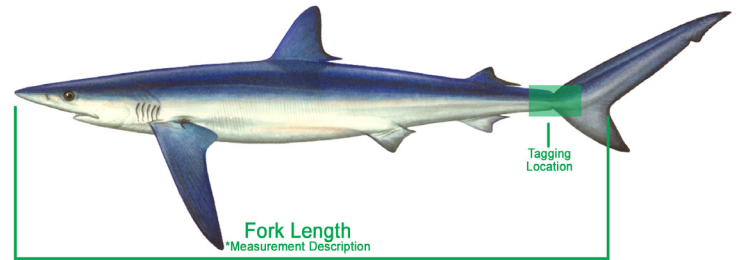

Shark Species to Report:

- Atlantic Sharpnose
- Blacknose
- Blacktip
- Blue
- Bonnethead
- Bull
- Common thresher
- Finetooth
- Great hammerhead
- Lemon
- Nurse
- Oceanic whitetip
- Porbeagle
- Scalloped hammerhead
- Smooth Dogfish
- Smooth hammerhead
- Spinner
- Tiger

Shark Species to Report:

- Atlantic Sharpnose
- Blacknose
- Blacktip
- Blue
- Bonnethead
- Bull
- Common thresher
- Finetooth
- Great hammerhead
- Lemon
- Nurse
- Oceanic whitetip
- Porbeagle
- Scalloped hammerhead
- Smooth Dogfish
- Smooth hammerhead
- Spinner
- Tiger

Prohibited Shark Species:

- Atlantic angel
- Basking
- Bigeye sandtiger
- Bigeye sixgill
- Bigeye thresher
- Bignose
- Caribbean sharpnose
- Caribbean reef
- Dusky
- Galapagos
- Longfin mako
- Narrowtooth
- Night
- Sandbar
- Sandtiger
- Sevengill
- Shortfin mako
- Silky
- Sixgill
- Smalltail
- Whale
- White sharks

Illustrated by Diane Rome Peebles

Prohibited Shark Species:

- Atlantic angel
- Basking
- Bigeye sandtiger
- Bigeye sixgill
- Bigeye thresher
- Bignose
- Caribbean sharpnose
- Caribbean reef
- Dusky
- Galapagos
- Longfin mako
- Narrowtooth
- Night
- Sandbar
- Sandtiger
- Sevengill
- Shortfin mako
- Silky
- Sixgill
- Smalltail
- Whale
- White sharks