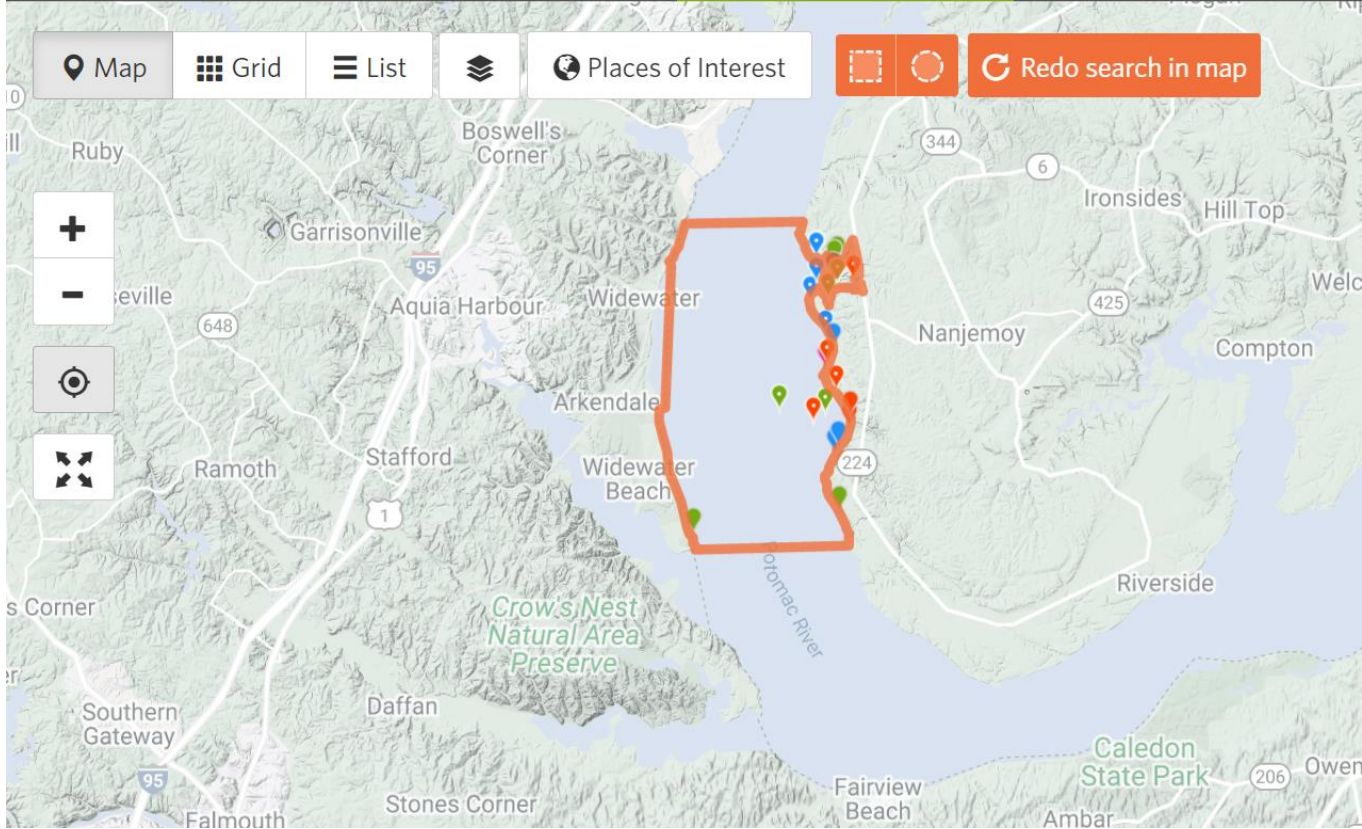

Lat: 39.022, Long: -76.799, Acc: 5 m

Geoprivacy

Captive / Cultivated No

Projects

SHARE

Mallows Bay-Potomac River National...

631
OBSERVATIONS

319
SPECIES

286
IDENTIFIERS

99
OBSERVERS

Map

Grid

List

Layers

Places of Interest

Redo search in map